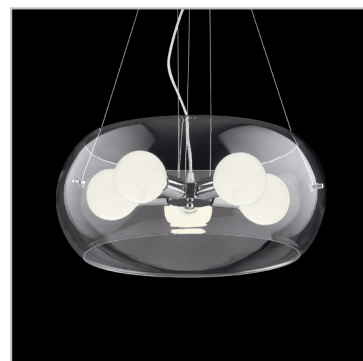

SUSPENSION LAMP

Chrome metal frame. Clear or smoky grey blown glass diffuser. Steel wires adjustable in length with automatic blocking mechanisms.

| | |
|---------------------|--|
| Code | 016863 |
| Item name | AUDI-10 SP5 TRASPARENTE |
| Insulation class | Class I |
| IP | 20 |
| Power | max 5 x 60W E27 |
| Bulb / LED included | 101330 CLASSIC E27 8W GLOBO D95 BIANCO |
| Net Weight | 5,520 Kg |
| Volume | 0,0975 m ³ |
| Base / Hole | ø 15 cm |