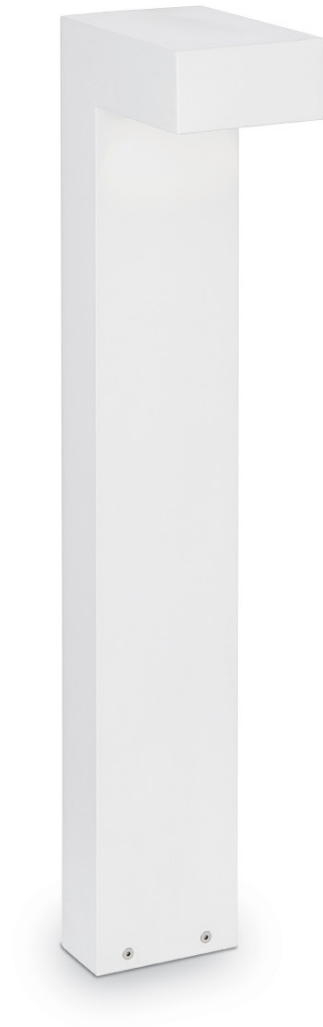

FLOOR LAMP

Powder coated aluminum body. Clear Pyrex glass diffuser.

Suggestion

Code	115092
Item name	SIRIO PT2 SMALL BIANCO
Insulation class	Class I
IP	44
Power	max 2 x 15W G9
Bulb / LED included	No
Net Weight	1,550 Kg
Volume	0,0116 m ³
Base / Hole	10 x 5 cm