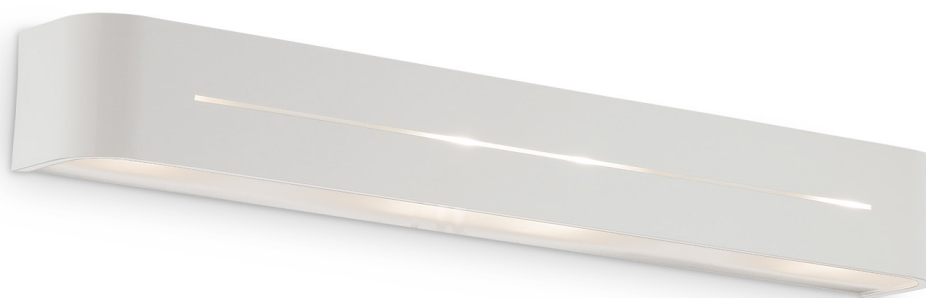

WALL LAMP

Metal frame available with brushed aluminum, chrome or enamel finish. Diffuser composed of three frosted transparent glass elements.

Suggestion

Code	051987
Item name	POSTA AP4 BIANCO
Insulation class	Class I
IP	20
Power	max 4 x 40W E14
Bulb / LED included	No
Net Weight	1,560 Kg
Volume	0,0139 m ³
Base / Hole	65 x 8 cm